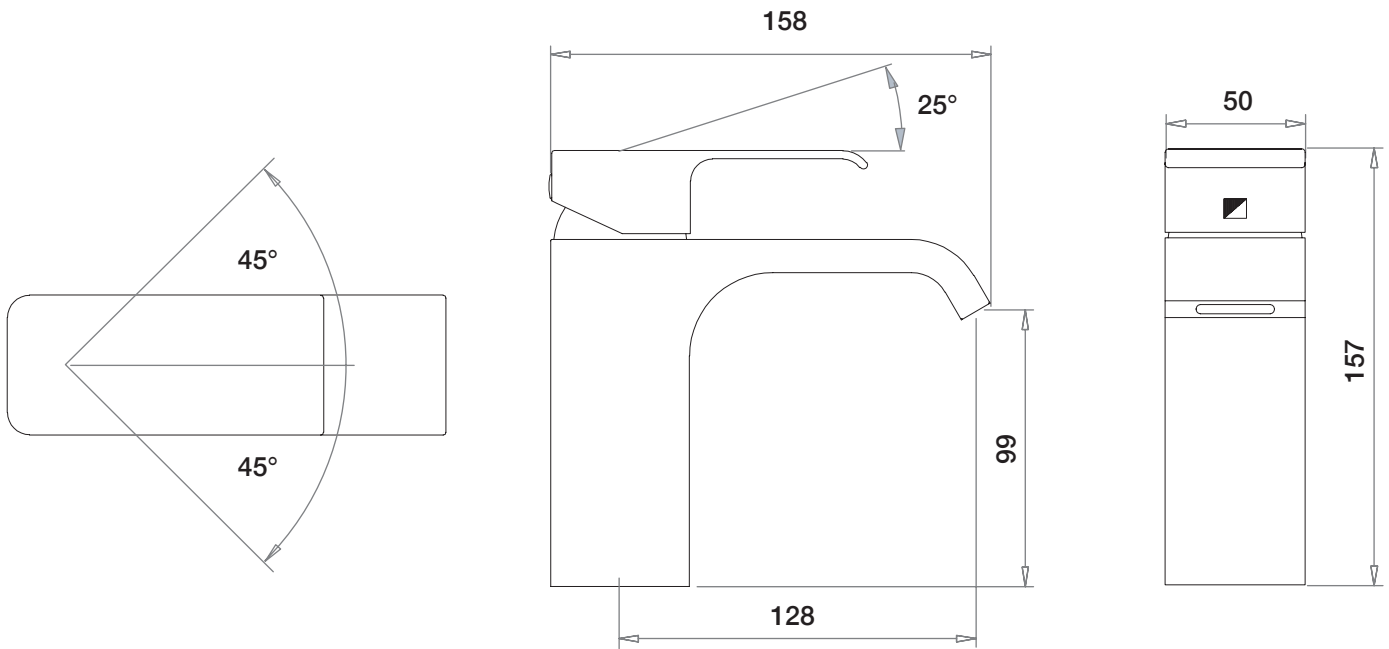

Technical Data Sheet

Hydra Basin Mixer - T151102

ROPER RHODES®

No.	Description	Code	Fixings Included
1	Hydra Basin Mixer	T151102	YES

Min Pressure:	0.3bar
0.2bar	6.8 litres / min
0.3bar	7.4 litres / min
0.4bar	8.4 litres / min
0.5bar	9.7 litres / min
1bar	13.9 litres / min
2bar	20 litres / min

Dimensions - T151102

Diagrams not to scale. All dimensions in mm (tolerance of +/-5mm)

*Dimensions are subject to change, customers are advised to measure actual product before commencing installation.

FAQs

What is the size of the tap tail connection? The tap tails have a standard 1/2" BSP fixing.

What bore is the tap tail? The tails have a 10mm internal bore.

What length are the tap tails? The tails are 300mm in length.

Dimensions - T154202

Diagrams not to scale. All dimensions in mm (tolerance of +/-5mm)

*Dimensions are subject to change, customers are advised to measure actual product before commencing installation.

FAQs