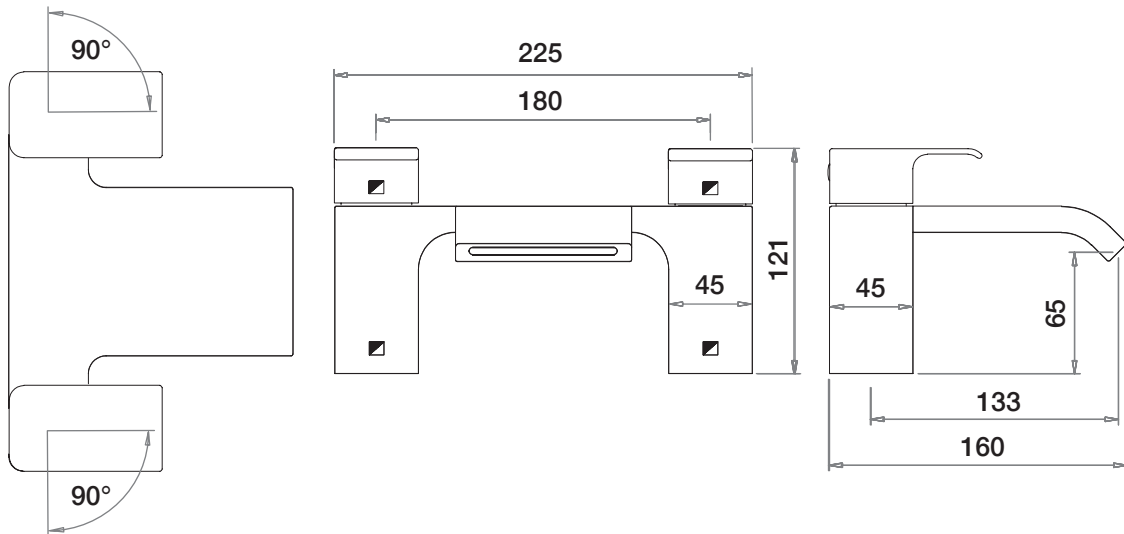

*Dimensions are subject to change, customers are advised to measure actual product before commencing installation.

FAQs

What is the size of the tap tail connection? The tap tails have a standard 1/2" BSP fixing.

What bore is the tap tail? The tails have a 10mm internal bore.

What length are the tap tails? The tails are 300mm in length.

Does the tap come fitted with an aerator? Yes, the aerator comes pre-installed but can be replaced.

Dimensions - T153202

Diagrams not to scale. All dimensions in mm (tolerance of +/-5mm)

*Dimensions are subject to change, customers are advised to measure actual product before commencing installation.

FAQs

Dimensions - T154202

Diagrams not to scale. All dimensions in mm (tolerance of +/-5mm)

*Dimensions are subject to change, customers are advised to measure actual product before commencing installation.

FAQs