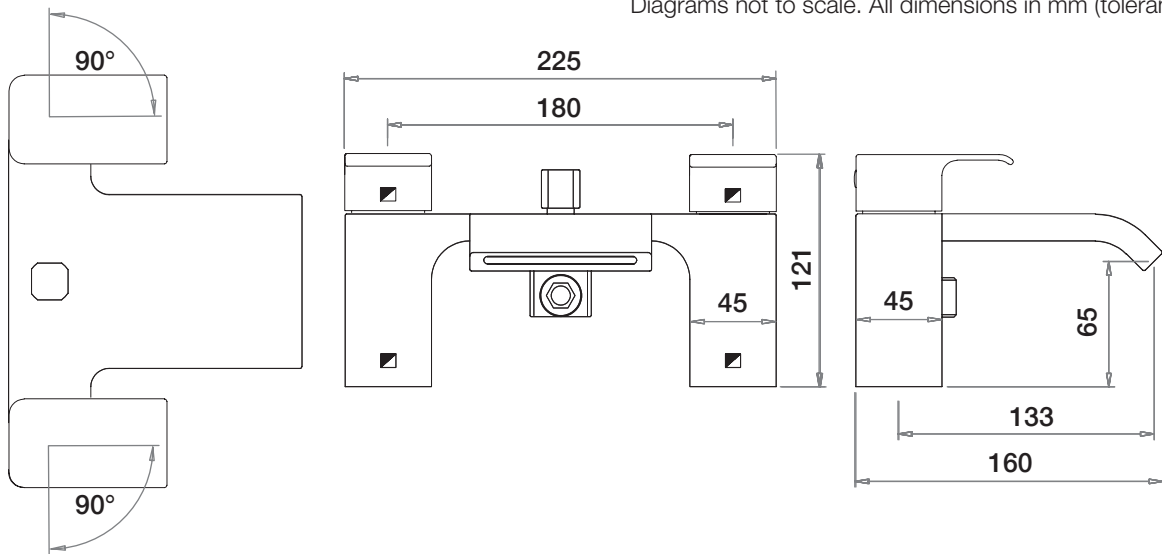

Dimensions - T151102

Diagrams not to scale. All dimensions in mm (tolerance of +/-5mm)

*Dimensions are subject to change, customers are advised to measure actual product before commencing installation.

FAQs

Dimensions - T153202

Diagrams not to scale. All dimensions in mm (tolerance of +/-5mm)

*Dimensions are subject to change, customers are advised to measure actual product before commencing installation.

FAQs

Does the tap come fitted with an aerator? Yes, the aerator comes pre-installed but can be replaced.

What size plumbing fittings are needed for the threaded legs? This product will work with standard 3/4" plumbing fittings.

Dimensions - T154202

Diagrams not to scale. All dimensions in mm (tolerance of +/-5mm)

*Dimensions are subject to change, customers are advised to measure actual product before commencing installation.

FAQs