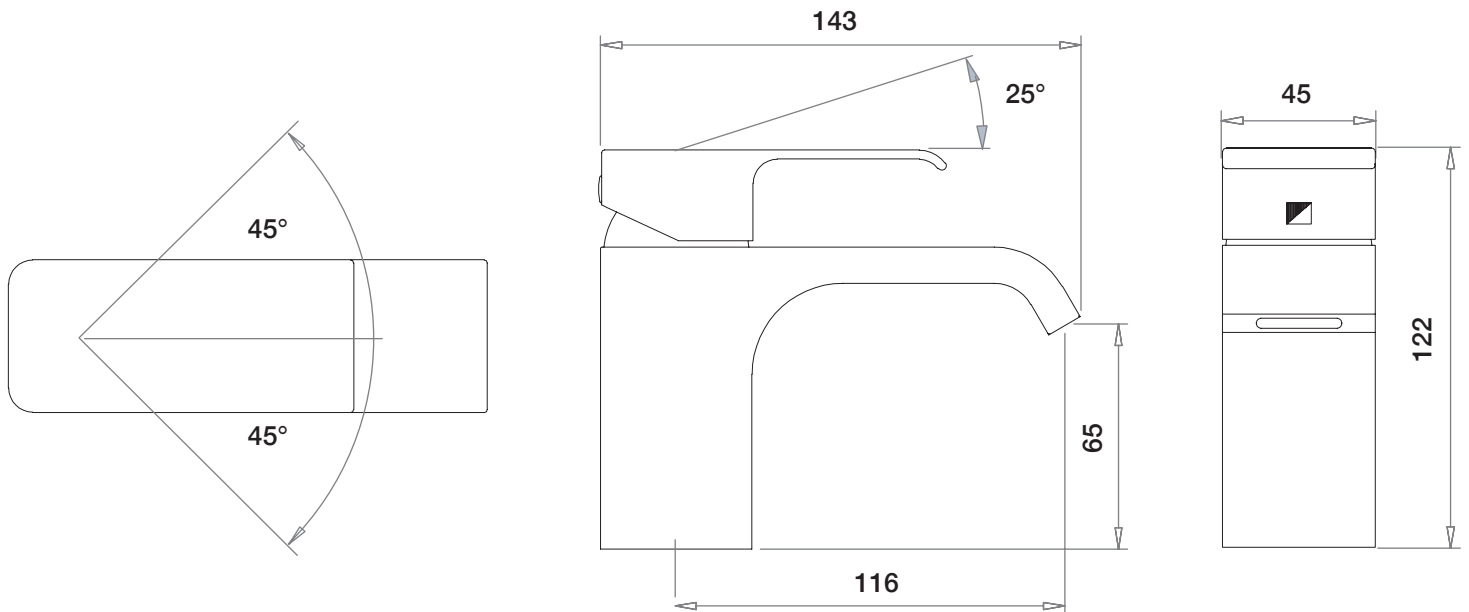

Dimensions - T151102

Diagrams not to scale. All dimensions in mm (tolerance of +/-5mm)

*Dimensions are subject to change, customers are advised to measure actual product before commencing installation.

FAQs

What is the size of the tap tail connection? The tap tails have a standard 1/2" BSP fixing.

What bore is the tap tail? The tails have a 10mm internal bore.

What length are the tap tails? The tails are 300mm in length.

*Dimensions are subject to change, customers are advised to measure actual product before commencing installation.

FAQs

What is the size of the tap tail connection? The tap tails have a standard 1/2" BSP fixing.

Dimensions - T154202

Diagrams not to scale. All dimensions in mm (tolerance of +/-5mm)

*Dimensions are subject to change, customers are advised to measure actual product before commencing installation.

FAQs