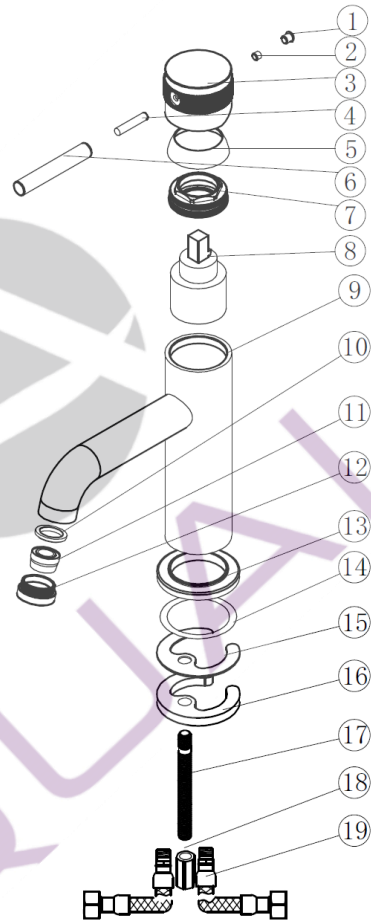

Kyloe Basin Mono

Item	Description	Qty
1	Button	1
2	Hexagon Socket Screw M5	1
3	Handle Body	1
4	Hexagon Socket Screw M5	1
5	Nut Cover	1
6	Handle Rod	1
7	Cartridge Nut	1
8	Cartridge	1
9	Body	1
10	Gasket	1
11	Aerator	1
12	Spout shroud	1
13	Base Plate	1
14	O-Ring	1
15	Gasket	1
16	Back Plate	1
17	M8 Screw	1
18	Nut	1
19	Flex tails set	1