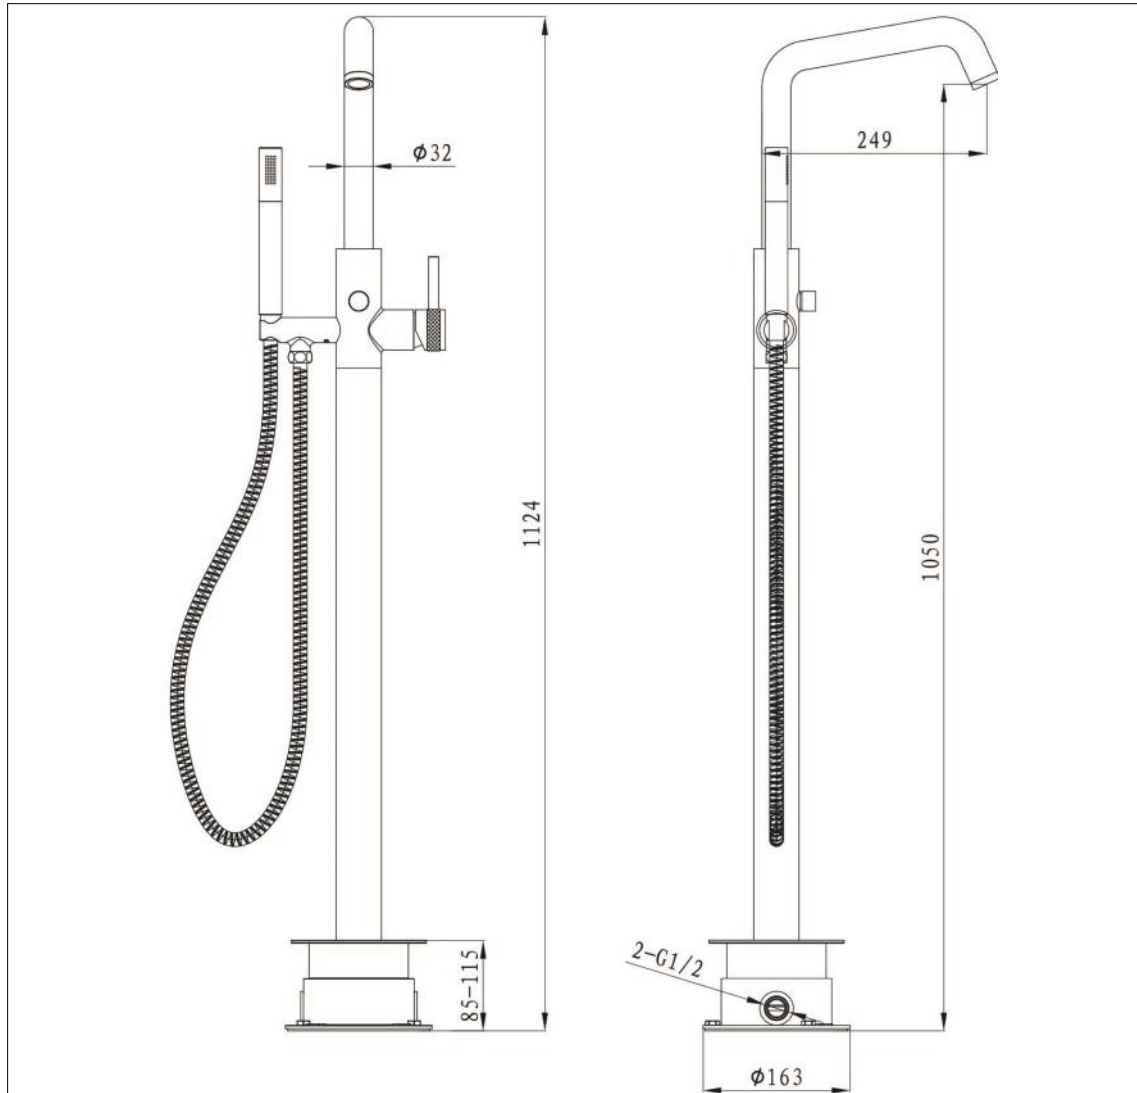

Kyloe Freestanding Bath Shower Mixer - Chrome

Kyloe Freestanding Bath Shower Mixer Chrome

Code: KO-FSBSM-CH

Features

- Neoperl aerator to ensure smooth flow
- Discreet etching for hot and cold
- Pull and Twist lock diverter
- 1.5m stainless steel shower hose
- Brass pencil handset and holder
- EasyFit Box to reduce installation time –G 1/2 inlet
- 35mm cartridge
- 12 year warranty

Operating Pressure	0.5 bar	1 bar	1.5 bar
Flow Rate (L/min)	11.4	16.6	18.2

Units 3 & 4, 16 Crawfordsburn Road,
Newtownards, Co Down,
Northern Ireland. BT23 4EA

Sales Enquiries

Email: info@aquallabrassware.com