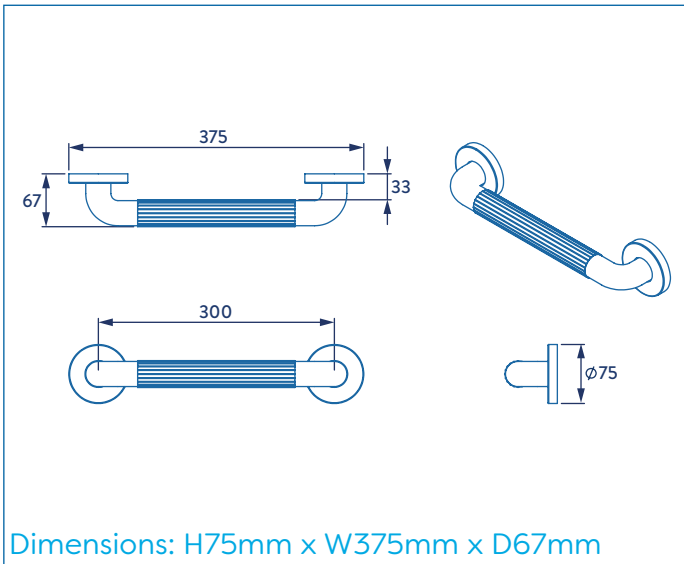

### FEATURES

Ribbed to aid grip of bar.  
Concealed fixings.

Suitable for users up to 100kg/220lbs/15st  
10lbs when fitted to a solid wall.

Fixings not included.

### CARE AND MAINTENANCE

Clean surfaces with a damp cloth and wipe  
dry using a soft cloth.

Do not use chemical or abrasive cleaners as  
these may damage the surface finish.

Dimensions: H75mm x W375mm x D67mm