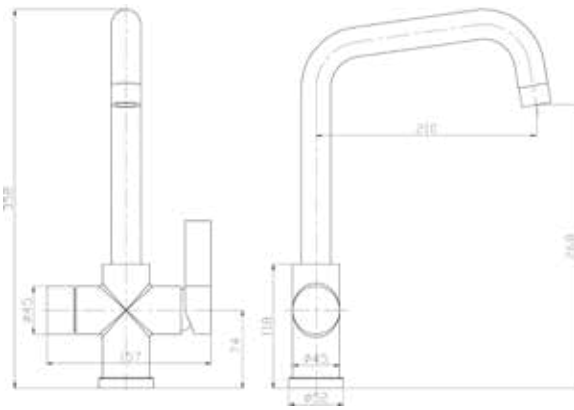

Cold Touch

PREVENTS ACCIDENTAL OPERATION OF HOT WATER FEATURE

Child Safety

HOT AND COLD WATER MIXES IN MODEL FOR SINGLE FLOW AT OUTLET

Single Flow

SUPERFIX UNDER-SINK SUPPORT FOR KITCHEN MIXERS

4^{IN}1

ALPINA INSTANT HOT WATER TAP

FINISHES OPTIONS

922221UK
CHROME

RRP
€1200

922222UK
MATT BLACK/
CHROME

RRP
€1400

922223UK
MATT BLACK/
COPPER

RRP
€1400

HWT DIMENSIONS