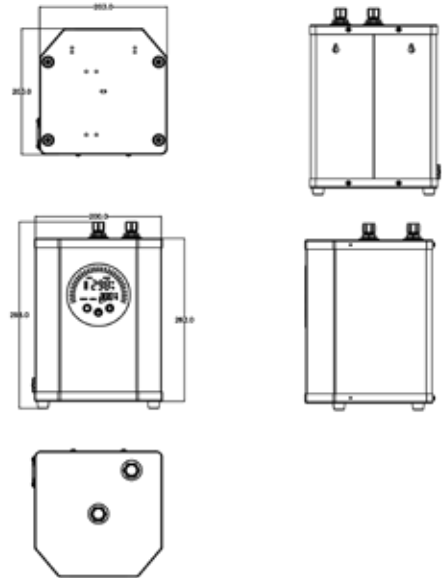

TANK DIMENSIONS